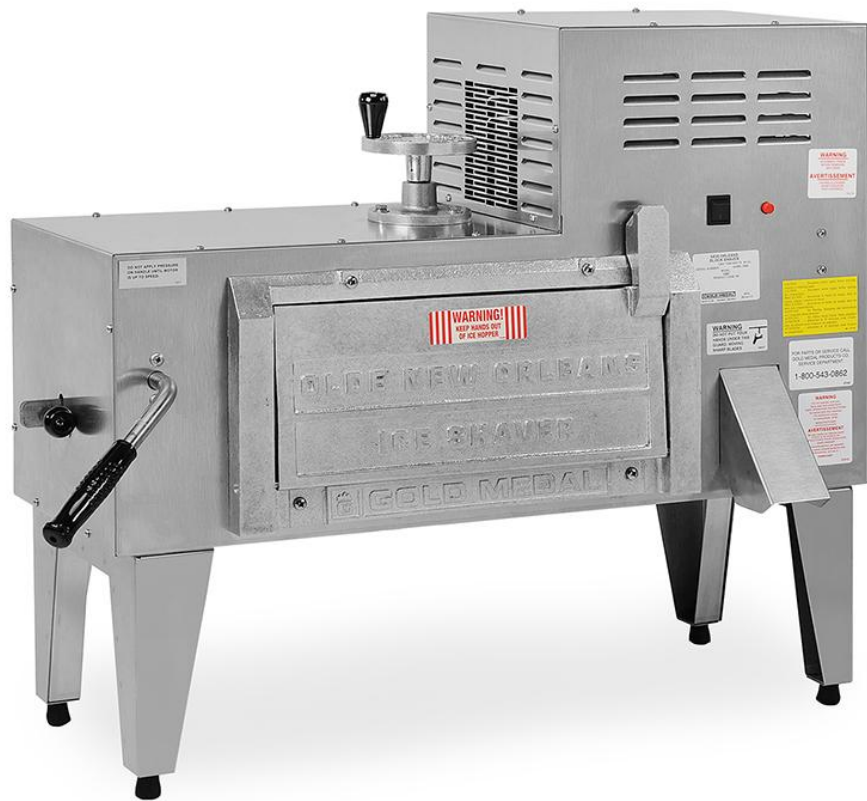

Gold Medal - 1087 Old New Orleans

Newly redesigned shaver head for efficiency. This is one of the most powerful ice shavers in the world. Features a 3/4 HP motor. A "V Belt" pulley reduces the motor speed down to about 350 RPM. The large three-blade shaver head planes snow off of the larger block and delivers it from the chute at the lower right-hand corner of the body. To operate, put a 6 to 12 lb. block of clear ice into the ice block compartment. The front door has a "safety switch" to protect the operator until the cast aluminum door is safely locked in the closed position! The heavy-duty lever on the left-hand side allows the operator to ratchet the handle to apply pressure. The more pressure, the coarser the ice -- light pressure provides a finer snow. The Model #1087 is shipped complete with the catch basin and the 8 oz. Sno-Kone® Dipper -- the right size for producing a full cup of snow.