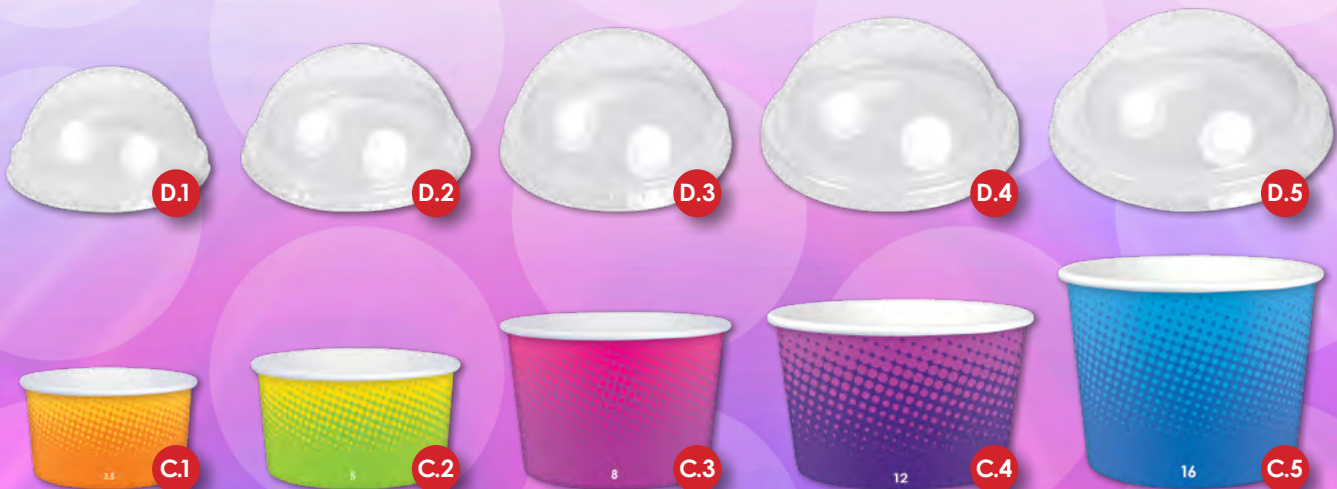

Ice Cream Spoons - These multicolored spoons are perfect for ice cream.

A Med Hvy PS Spoons, 5 assorted colors .. # 1043000
1,000/case - 200 per color

Color-Changing Ice Cream Spoons - These spoons change color when they're cold!

B Color-Changing Spoons ..... # 1043002
1,000 per case

Ice Cream Cups - Complete line of matching ice cream cups.

C.1 3.5 oz. (138ml) Ice Cream Cup ..... # 2096000
1,000 per case

C.2 5 oz. (195ml) Ice Cream Cup ..... # 2096010
1,000 per case

C.3 8 oz. (303ml) Ice Cream Cup ..... # 2096020
1,000 per case

C.4 12 oz. (390ml) Ice Cream Cup ..... # 2096040
1,000 per case

C.5 16 oz. (590ml) Ice Cream Cup ..... # 2096050
1,000 per case

D.1 Dome Lid w/o Hole - fits 3.5 oz. .... # 2096005
1,000 per case

D.2 Dome Lid w/o Hole - fits 5 oz. .... # 2096015
1,000 per case

D.3 Dome Lid w/o Hole - fits 8 oz. .... # 2096025
1,000 per case

D.4 Dome Lid w/o Hole - fits 12 & 16 oz. .... # 2096055
1,000 per case

D.5 Dome Lid w/ Hole - fits 12 & 16 oz. .... # 2096060
1,000 per case