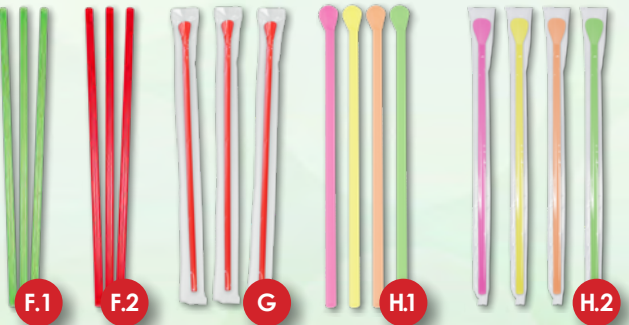

- A** 32 oz. (946ml) "Make a Splash" Tanker... # 8022046
24 per case
- B** 32 oz. (946ml) Plain Insul. Handle Cup.. # 8011034
32 per case

Lighthouse Yarder - This cool yarder really lights up!

- C** 28 oz. (828ml) Clear Lighthouse # 8011752
35 per case

Kid's Meal Cup - This cup has a fun design for kids of all ages. Includes lid & curly straw.

- D.1** 12 oz. (355ml) "Animals" Kid's Cup..... # 3052120
250 per case
- D.2** 12 oz. (355ml) Kid's Meal Cup # 3052116
250 per case

Kurly Straws - This fun straw can be bent in all directions. Assorted colors.

- E** 10" Wrapped Kurly Straw # 8021861
20/100 per case

Straws

Earth-Friendly Paper Straws!

A	10" Wrapped Kurly Straw	# 8021861 20/100 per case
B.1	7.75" Unwrapped Neon Straw	# 1244006 40/250 per case
B.2	7.75" Wrapped Super Giant Neon Straw	# 1245124 24/300 per case
C.1	7.75" Unwrapped Jumbo Clear Straw	# 1244019 24/500 per case
C.2	7.75" Wrapped Jumbo Clear Straw	# 1246200 10/500 per case
C.3	7.75" Wrapped Jumbo Clear Straw	# 1244022 24/500 per case
D	10.25" Wrapped Giant Red Straw	# 1244029 4/300 per case
E.1	8.5" Unwrapped Smoothie Straw	# 1249008 40/50 per case
E.2	8.5" Wrapped Smoothie Straw	# 1249009 40/50 per case
E.3	8.5" Wrapped Smoothie Straw	# 1249011 40/50 per case
F.1	10" Green Straw	# 1245105 500 per box - 20 boxes per case
F.2	10" Red Straw	# 1245119 500 per box - 20 boxes per case
G	10.25" Wrapped Red Spoon Straw	# 1243998 4/300 per case
H.1	8" Unwrapped Neon Spoon Straw	# 1244000 25/400 per case
H.2	8" Wrapped Neon Spoon Straw	# 1243999 25/400 per case
I	20" Neon Straw	# 1244014 500 per case
J	5.75" Wrapped White Paper Straw	# 1243001 12/500 per case
K	7.75" Wrapped Jumbo White Paper Straw ...	# 1243002 6/500 per case